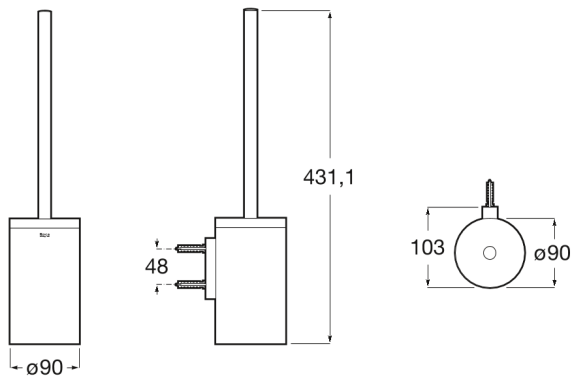

HOTELS

Soap dispenser

PRICE (VAT INCLUDED)

£242.33

TECHNICAL DRAWINGS

FEATURES

Finish: Chrome

Fixing kit: Included

Installation options: Only with screws

Installation type: Wall-mounted

Material: Metal

Maximum weight supported (Kg): 5

Hotels

An alliance between simplicity, style and functionality. This collection has been designed to adapt to any space and requirement. Inspired by minimalist forms, it is characterised by its great versatility. It is a solution thought of for both small and large design projects, whether public or private.